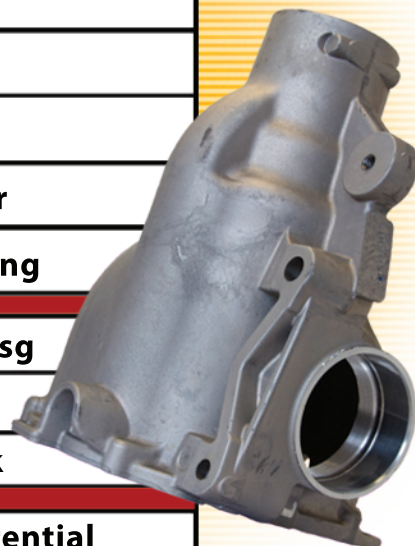

## Now Stocking

### GM 9.25" IFS 2011 - Up Salisbury Style

Part #	Description
REM925IFS-B	Bearing Kit
20768559	Output Axle Seals
20768587	Output Shaft - LH
20768561	Output Shaft - RH
20768560	Output Shaft - Inner
25961953	Output Shaft Snap Ring
20920808	Differential Carrier/Hsg
20768575	Side Adjusters
20768583	Side Adjusters Lock
20768562	Empty Case - Open Differential
20768568	Loaded Case - Open Differential